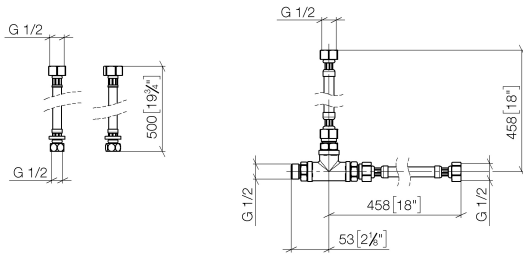

12 509 970 90

- 2x 1/2" x 1/2" x 412mm high pressure hose
- 2x 3/8" x 1/2" x 500mm high pressure hose

Hose connections for combining 2 outlet points with diverter 29 12X SSS.

Fits: IMO, LULU, MADISON, MEM, TARA,
CL.1, LISSÉ, VAIA, META, CYO

12 509 970 90

mm [inches]

12 509 970 90

Spare parts list

No.	Item Number	Name	Quantity used	Delivery time
1	09 24 03 242 90	nipple	3	2
2	12 502 970 90	High pressure hose 1/2" x 1/2" x 400 mm -	2	2
3	09 17 11 035 90	holder	1	2
4	12 506 970 90	High pressure hoses -	2	2