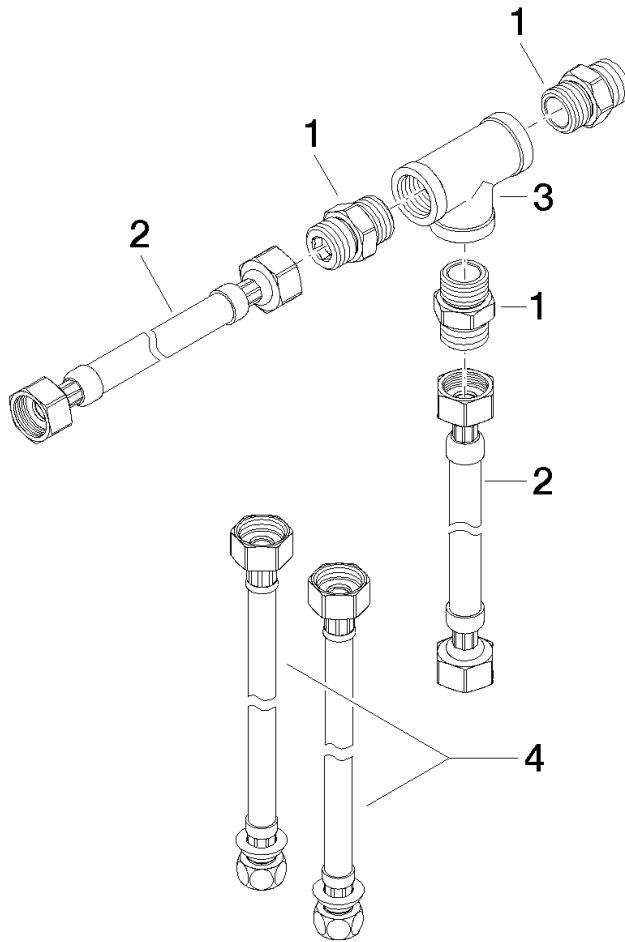

12 509 970 90

- 2x 1/2" x 1/2" x 412mm high pressure hose
- 2x 3/8" x 1/2" x 500mm high pressure hose

Hose connections for combining 2 outlet points with diverter 29 12X SSS.

Fits: IMO, LULU, MADISON, MEM, TARA,
CL.1, LISSÉ, VAIA, META, CYO

12 509 970 90

mm [inches]

12 509 970 90

Spare parts list

No.	Item Number	Name	Quantity used	Delivery time
1	09 24 03 242 90	nipple	3	2
2	12 502 970 90	High pressure hose 1/2" x 1/2" x 400 mm -	2	2
3	09 17 11 035 90	holder	1	2
4	12 506 970 90	High pressure hoses -	2	2